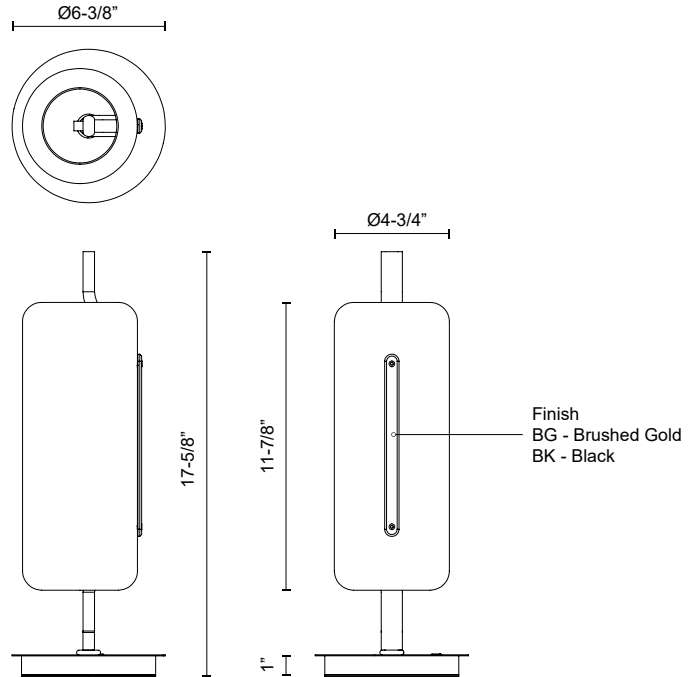

HILO TL28518

TABLE LAMPS

PROJECT

SPECIFICATION DETAILS

Fixture Dimensions	D6-3/8" x H17-5/8"
Light Source	LED with DC Driver
Wattage	9W
Total Lumens	765lm
Delivered Lumens	BG-539lm; BK-514lm;
Voltage	120V
Color Temperature	3000K
CRI (Ra)	90CRI
Optional Color Temps	2700K - 5000K Available, Minimum Order Quantities Apply
LED Rated Life	50,000 hours
Dimming	100% - 10%, Touch dimmer
Diffuser Details	White Acrylic (interior)
Glass Details	Clear Glass (exterior)
Wire Type	Black Driver and Wire
Location	Dry
Illumination Direction	Up/Down
Paint Finish	BG01; BK02;
Base Dimensions	D6-3/8" x H1"

* For custom options, consult factory for details.

* For warranty information, please visit www.kuzcolighting.com/warranty

DESCRIPTION

Light and airy, the Hilo Collection uses Kuzco's signature light guide technology to illuminate your space brilliantly. The cylindrical glass shades allow for a clean, modern look that provides ample omni-directional light to any room in the house. Available in brushed or powder-coated options.

KUZCO

CANADA: 19054 28TH AVENUE - SURREY, BC V3Z 6M3

USA: 3035 E. LONE MOUNTAIN ROAD - LAS VEGAS, NV 89081

WWW.KUZCOLIGHTING.COM

© 2023 KUZCO LIGHTING. ALL RIGHTS RESERVED.

COMMENT